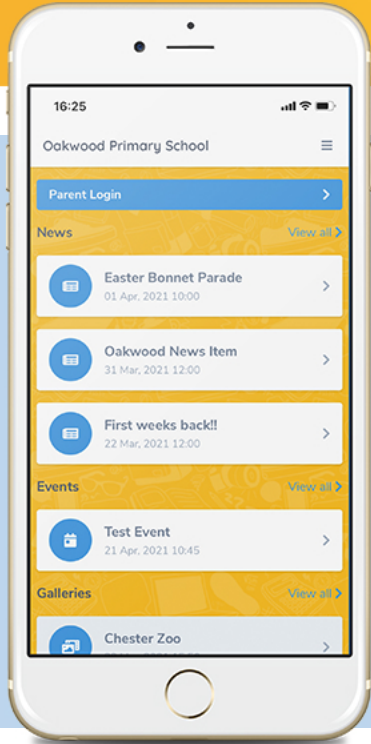

GUIDE TO OUR APP FOR PARENTS & CARERS

School Spider allows you to receive and return information directly to and from the school. Receive instant messages, complete surveys, book your parents' evenings and more.

Select your school to get started!

LOGGING IN

Once you have selected the school, you will see posts from the school website. Click parent dashboard to login or create an account. Create an account by pressing "create account" and enter your email address. **You must have your email linked with the school**

TAKE A LOOK AROUND

Click the envelope to see your recent messages

See all action items on your dashboard

Click to respond or book for each child

Click these 3 lines to:
- Switch between areas
- Edit your profile
- Logout